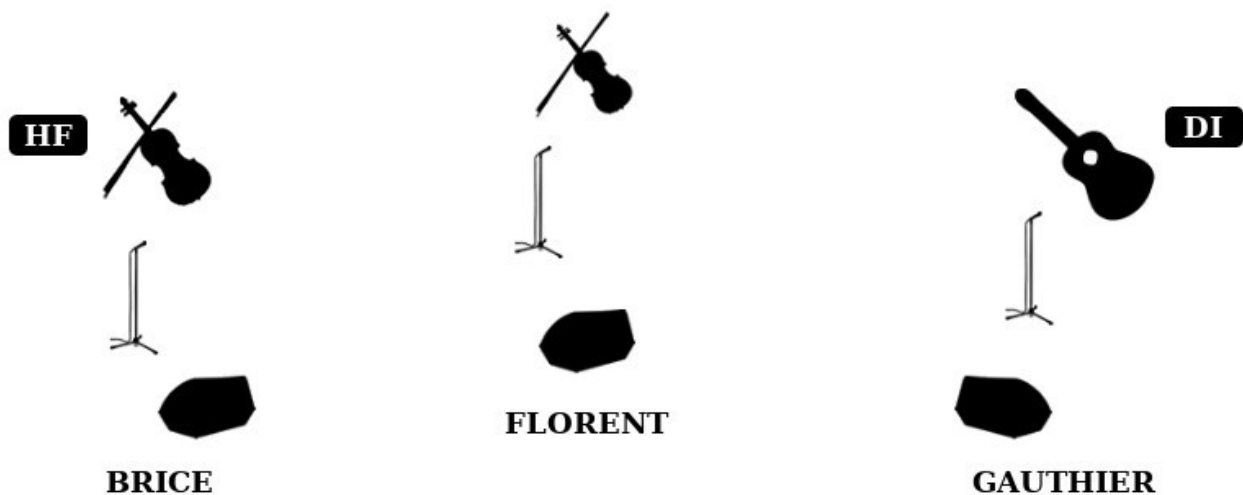

## ***Demi-sel, rider***

Music for french bal folk and fest noz. West and Central France.  
3 musicians: Viola, classical guitar, fiddle.  
Bal folk 2h max or concert 1h max.

### **Stage:**

Sheltered stage, at least 4m × 3m.

Monitors : the best, 3 chanel, 3 monitors ; at least 1 chanel, 2 monitors.

### **Light:**

The stage will be lit according to your possibilities. At least 3 projectors (warm white).